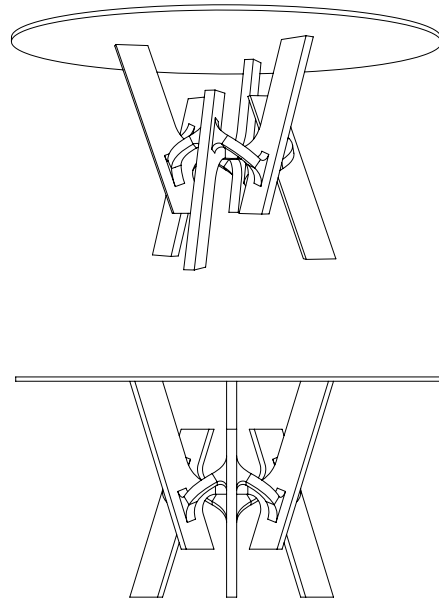

Made of tzalam wood with an extraordinary assembly system. This sculptural piece applies three points of support in an antiprismatic modular system.

DESIGNER **Pedro Cerisola**

YEAR **2019**

DIMENSIONS  
(BASE) **75 cm x 70.8 cm x 79.7 cm / 29.5 in x 27.9 in x 31.4 in**