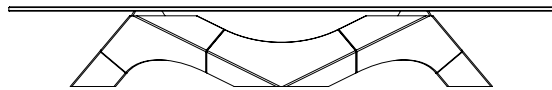

DESIGNER **Pedro Cerisola**

YEAR **2019**

DIMENSIONS **116cm x 107cm x 21 cm / 45.6 in x 42.1 in x 8.3 in**

MATERIAL **Lava stone, brass**

LEAD TIME **8 - 10 weeks**

PRICE **USD \$ 5,525.00**