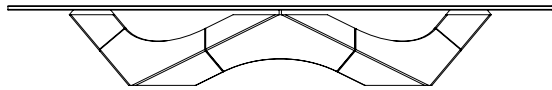

The materiality of both lava stone and glass embody in this piece the seemingly opposing spirits of robustness and delicacy. Each module is carved manually from a monolithic piece of lava stone.

NAUI is the product of a challenge conforming an innovative circular structure with a single modular shape manifesting the dynamic understanding of Geometry throughout Estudio Cerisola's work.

DESIGNER **Pedro Cerisola**

YEAR **2019**

DIMENSIONS **116cm x 107cm x 21 cm / 45.6 in x 42.1 in x 8.3 in**

MATERIAL **Lava stone, brass**

LEAD TIME **8 - 10 weeks**

PRICE **USD \$ 5,525.00**