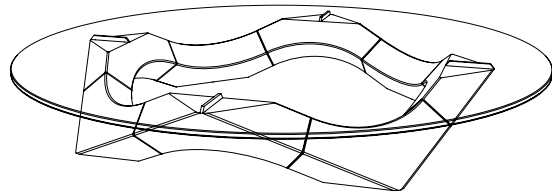

The NAUI center table is a sculptural piece of furniture that pays tribute to its main material: lava stone and this work translates Estudio Cerisola's continuous design experimentation into the exploration of modular structures.

The materiality of both lava stone and glass embody in this piece the seemingly opposing spirits of robustness and delicacy. Each module is carved manually from a monolithic piece of lava stone.

NAUI is the product of a challenge conforming an innovative circular structure with a single modular shape manifesting the dynamic understanding of Geometry throughout Estudio Cerisola's work.

DESIGNER **Pedro Cerisola**

YEAR **2019**

DIMENSIONS **116cm x 107cm x 21 cm / 45.6 in x 42.1 in x 8.3 in**

MATERIAL **Lava stone, brass**

LEAD TIME **8 - 10 weeks**

PRICE **USD \$ 5,525.00**