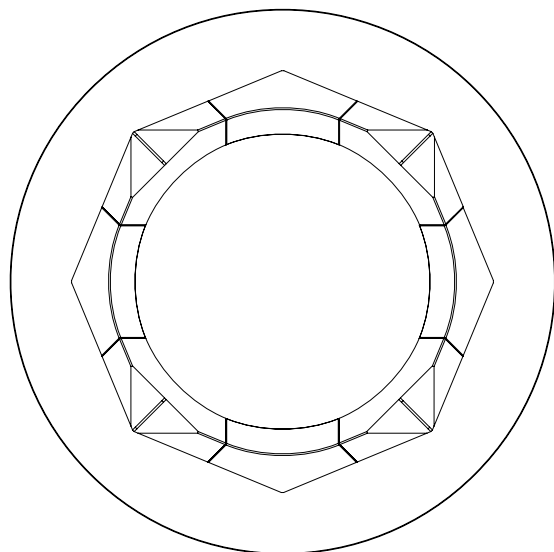

The NAUI center table is a sculptural piece of furniture that pays tribute to its main material: lava stone and this work translates Estudio Cerisola's continuous design experimentation into the exploration of modular structures.

The materiality of both lava stone and glass embody in this piece the seemingly opposing spirits of robustness and delicacy. Each module is carved manually from a monolithic piece of lava stone.

NAUI is the product of a challenge conforming an innovative circular structure with a single modular shape manifesting the dynamic understanding of Geometry throughout Estudio Cerisola's work.

DESIGNER **Pedro Cerisola**

YEAR **2019**

DIMENSIONS **116cm x 107cm x 21 cm / 45.6 in x 42.1 in x 8.3 in**

MATERIAL **Lava stone, brass**

LEAD TIME **8 - 10 weeks**

PRICE **USD \$ 5,525.00**