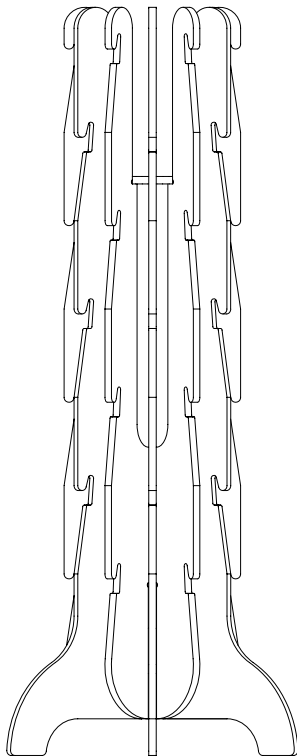

Babel was designed as a RTA vertical garden for small urban spaces, this plant stand can hold up to 42 pots.

It is assembled by the user without the need of nails, screws, or adhesives making it easy to store and transport.

DESIGN Pedro Cerisola

YEAR 2016

DIMENSIONS Ø 53 cm x 120 cm / Ø 20.8 in x 47.2 in

MATERIAL Laminated birch plywood

ASSEMBLY RTA / ready to assemble

LEAD TIME 3 - 4 weeks

PRICE USD \$ 1,200.00