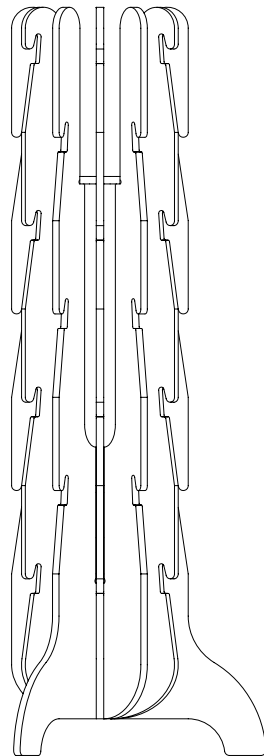

Babel was designed as a RTA vertical garden for small urban spaces, this plant stand can hold up to 42 pots.

It is assembled by the user without the need of nails, screws, or adhesives making it easy to store and transport.

DESIGN Pedro Cerisola

YEAR 2016

DIMENSIONS Ø 53 cm x 120 cm / Ø 20.8 in x 47.2 in

MATERIAL Laminated birch plywood

ASSEMBLY RTA / ready to assemble

LEAD TIME 3 - 4 weeks

PRICE USD \$ 1,200.00